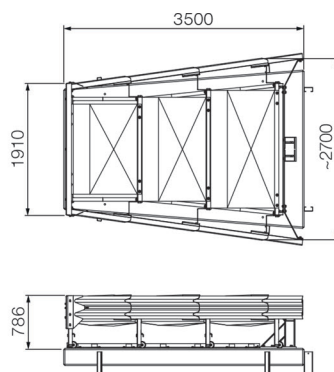

## PRODUCT DATA

System shape  
V-Shape

System foundation  
anchored

System height (m)  
0,79

System length (m)  
3,50

System width nose (m)  
1,91

System width back (m)  
2,70